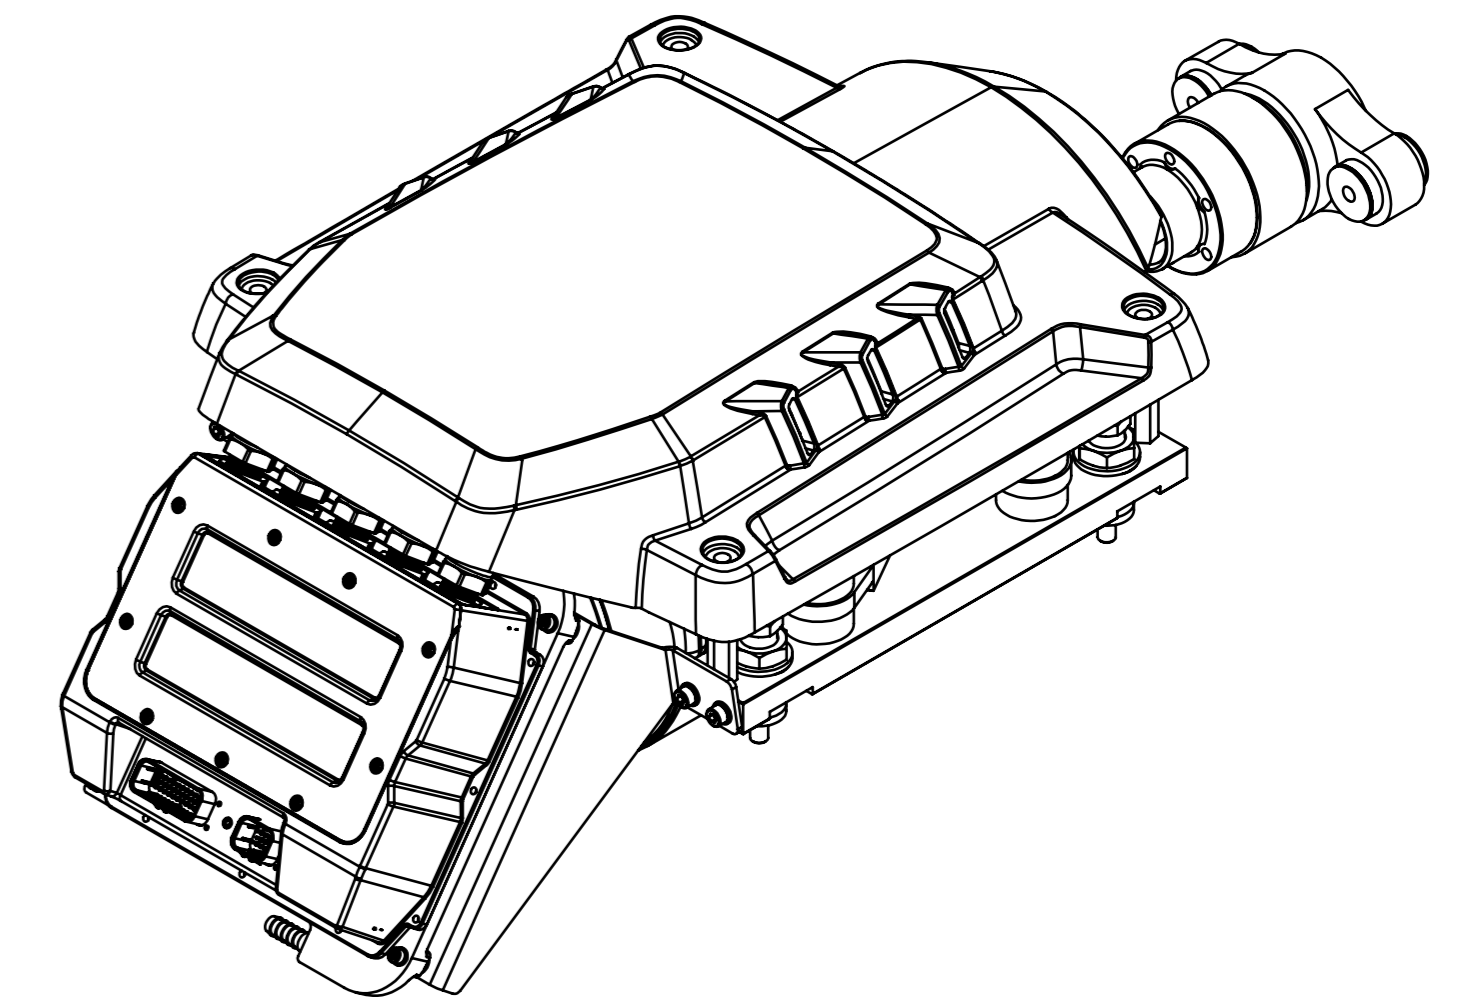

DEEP BLUE with drive shaft CV10
and thrust bearing B10

DETAIL A
MAßSTAB 1:2

DEEP BLUE with drive shaft CV15
and thrust bearing B10

Torqueedo
Deep Blue 40i 1400