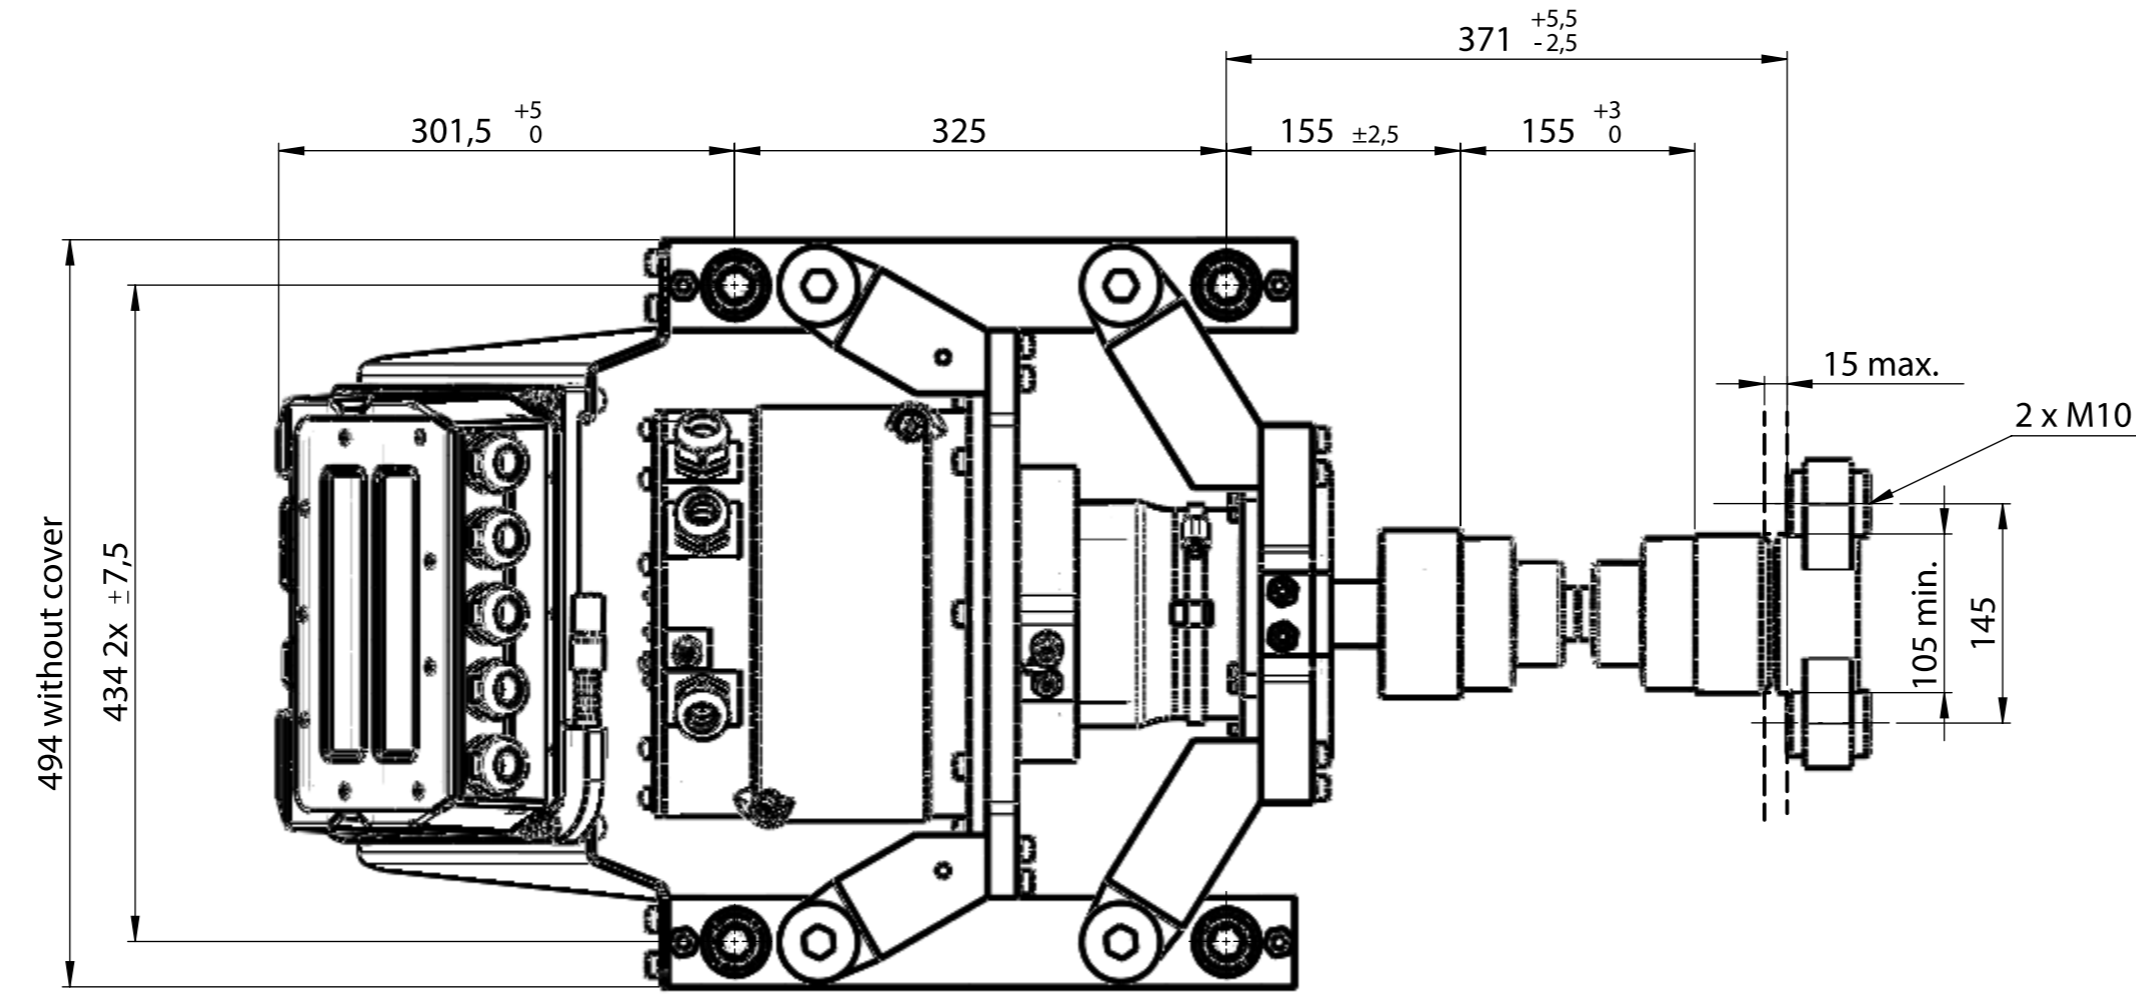

DEEP BLUE with drive shaft CV10
and thrust bearing B10

DETAIL A
MAßSTAB 1:2

DEEP BLUE with drive shaft CV15
and thrust bearing B10

Torqueedo
Deep Blue 40i 1400