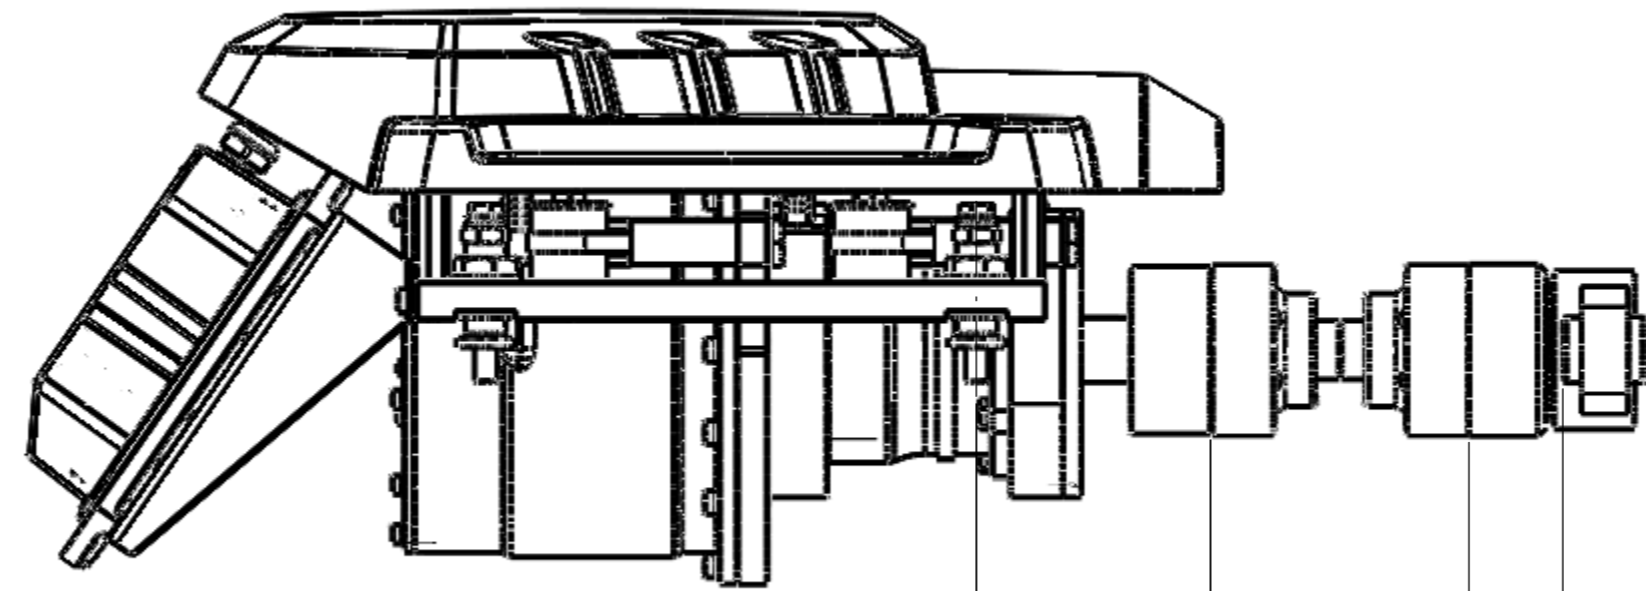

DEEP BLUE with drive shaft CV10
and thrust bearing B10

DETAIL A
MAßSTAB 1:2

DEEP BLUE with drive shaft CV15
and thrust bearing B10

Torqueedo
Deep Blue 40i 1400