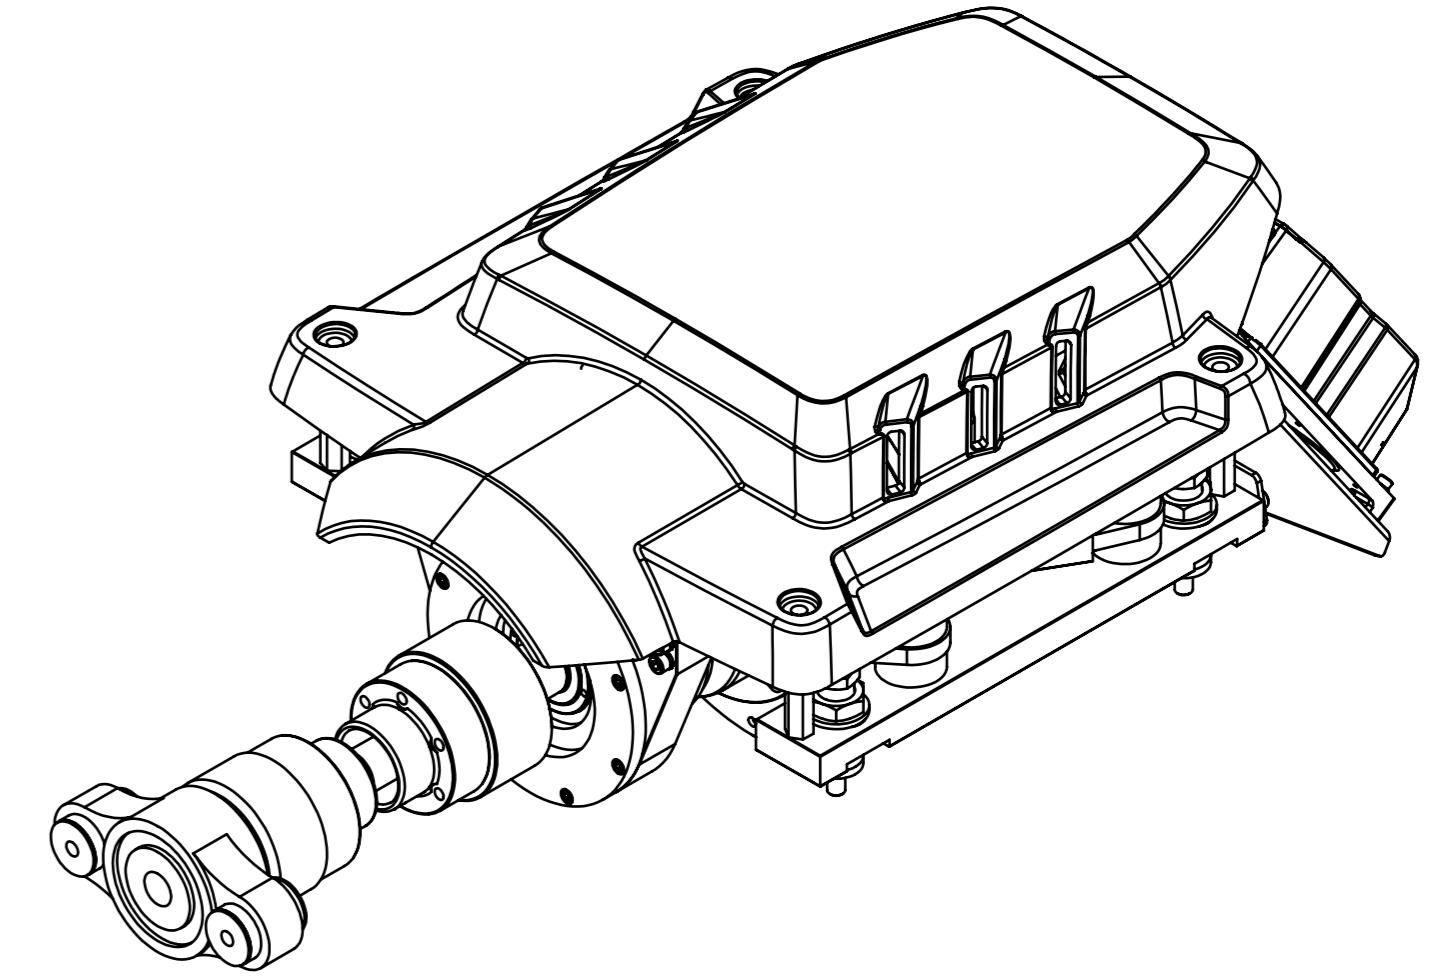

DEEP BLUE with drive shaft CV10
and thrust bearing B10

DETAIL A
MAßSTAB 1:2

DEEP BLUE with drive shaft CV15
and thrust bearing B10

Torqueedo
Deep Blue 40i 1400