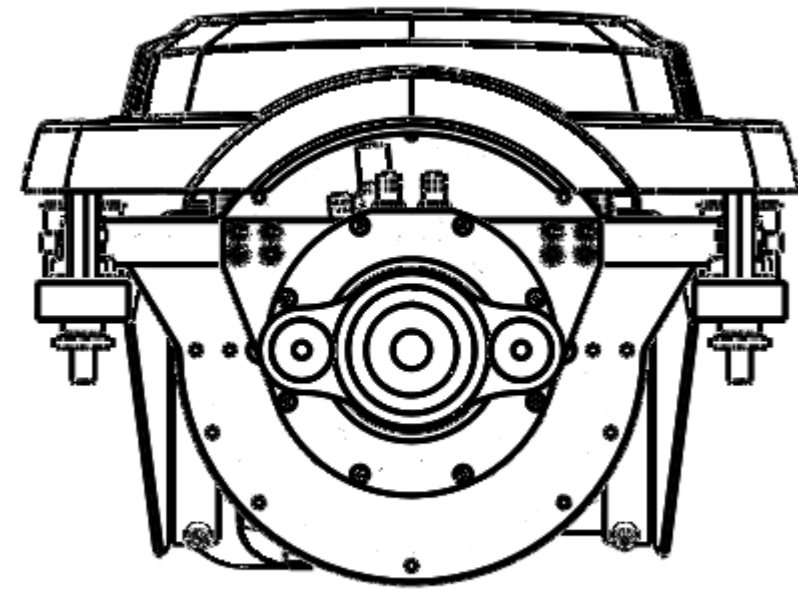

DEEP BLUE with drive shaft CV10
and thrust bearing B10

DETAIL A
MAßSTAB 1:2

DEEP BLUE with drive shaft CV15
and thrust bearing B10

Torqueedo
Deep Blue 40i 1400