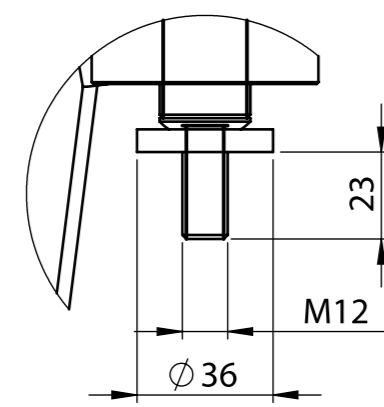

DEEP BLUE with drive shaft CV10
and thrust bearing B10

DETAIL A
MAßSTAB 1:2

DEEP BLUE with drive shaft CV15
and thrust bearing B10

Torqueedo
Deep Blue 40i 1400