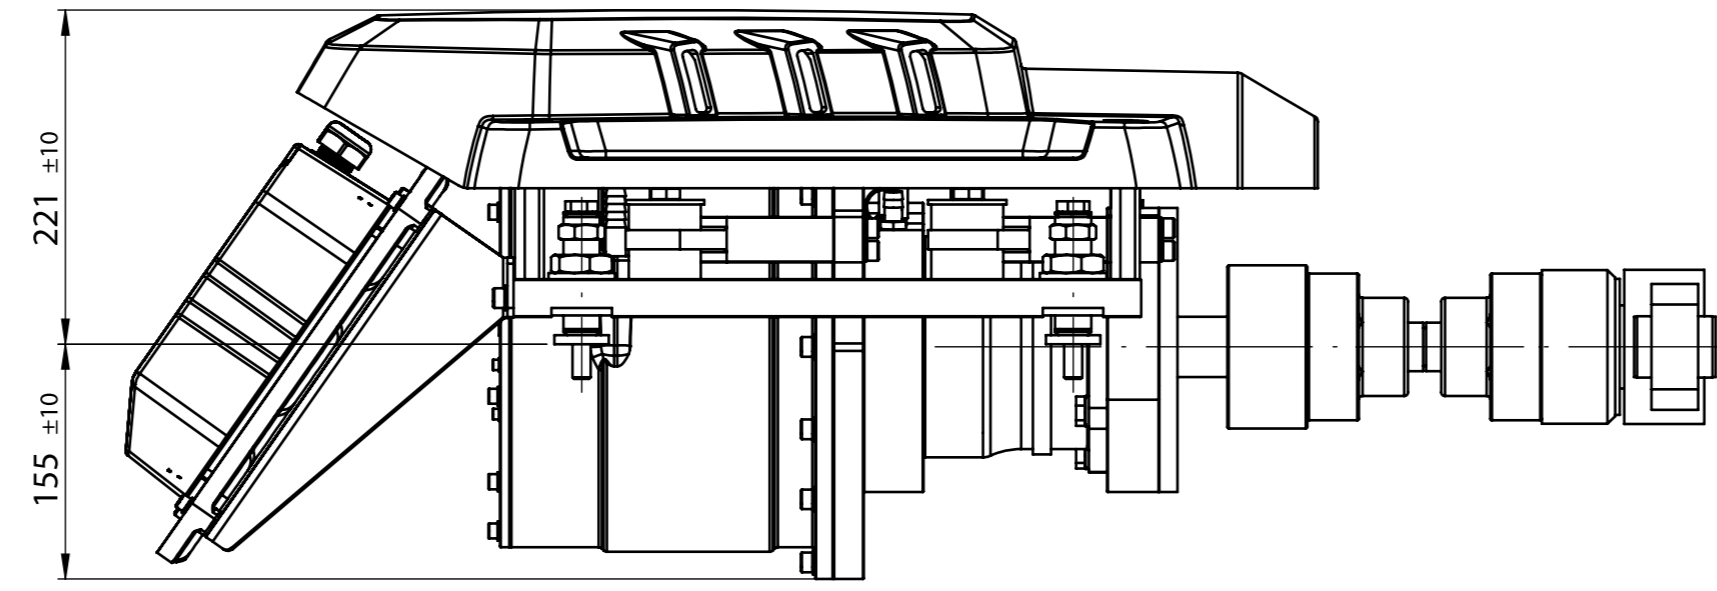

DEEP BLUE with drive shaft CV10
and thrust bearing B10

DETAIL A
MAßSTAB 1:2

DEEP BLUE with drive shaft CV15
and thrust bearing B10

Torqueedo
Deep Blue 40i 1400