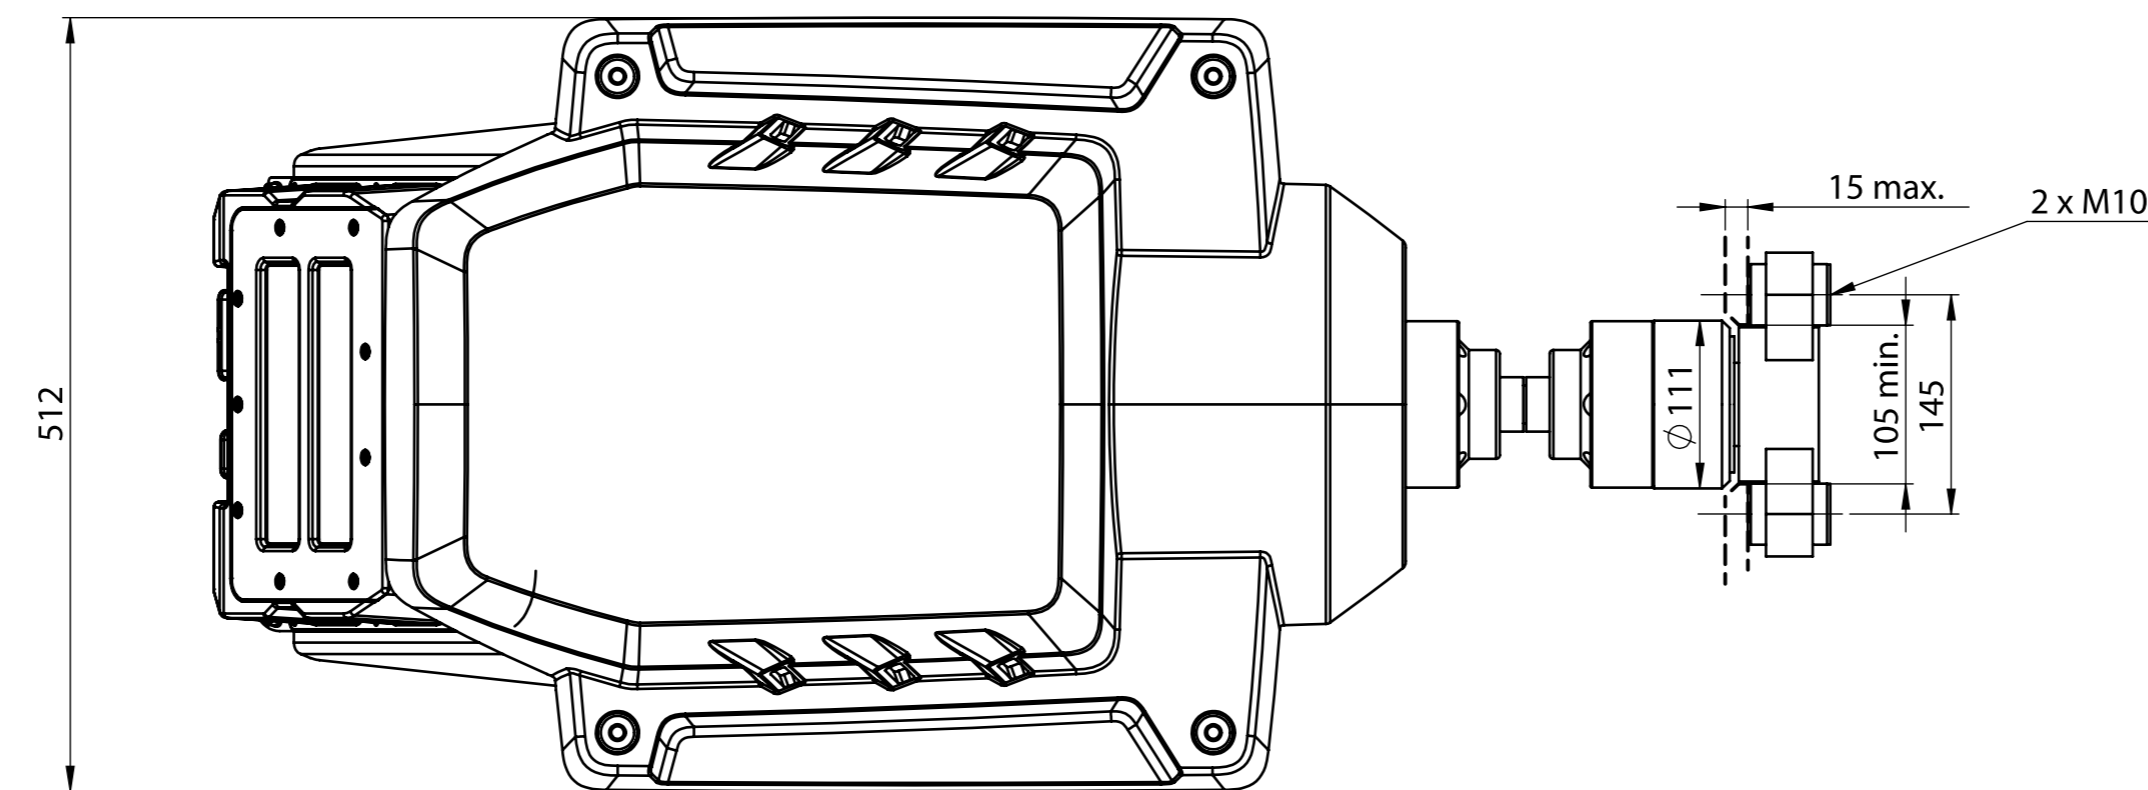

DEEP BLUE with drive shaft CV10
and thrust bearing B10

DETAIL A
MAßSTAB 1:2

DEEP BLUE with drive shaft CV15
and thrust bearing B10

Torqueedo
Deep Blue 40i 1400